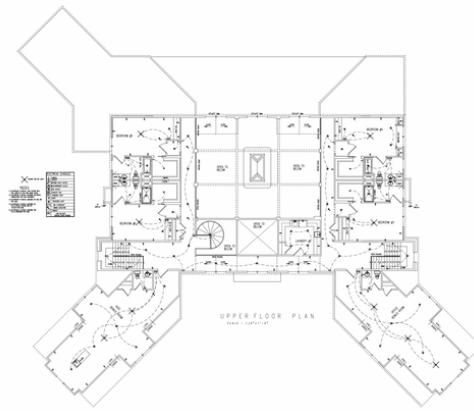

# Lighting Package

*Interior Lighting - Main Floor | Decorative*

---

**FOYER Chandelier**

Ana 12 Light 58" Wide Crystal Ring Chandelier  
FERGUSON

**Music Room Chandelier**

Portocolom 17 Light 31" Wide  
FERGUSON

# Interior Lighting - Main Floor | Decorative