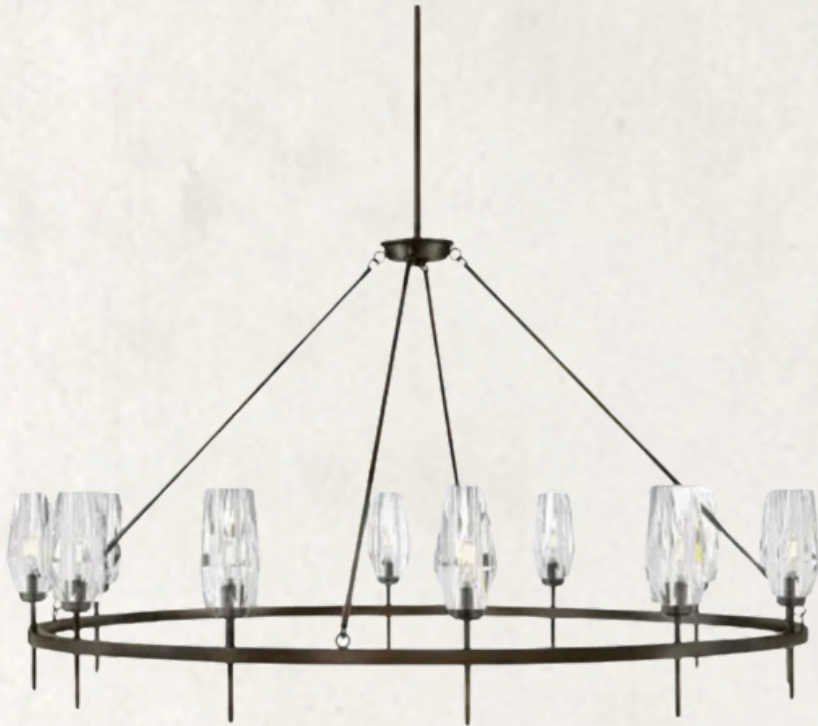

# Lighting Package

*Interior Lighting - Main Floor | Decorative*

---

**FOYER Chandelier**

Ana 12 Light 58" Wide Crystal Ring Chandelier  
FERGUSON

**Music Room Chandelier**

Portocolom 17 Light 31" Wide  
FERGUSON

# Interior Lighting - Main Floor | Decorative

## Kitchen Island Pendants

Trestle 3 Light 20" Bronze & Antique Brass  
FERGUSON