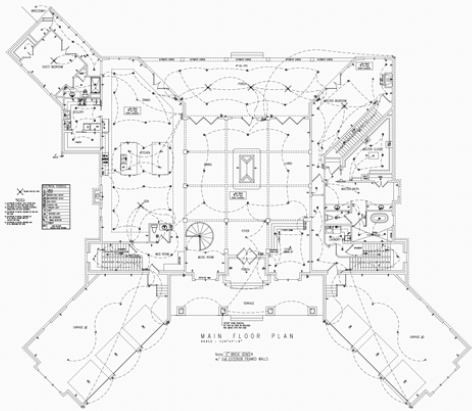

# Lighting Package

*Interior Lighting - Main Floor | Decorative*

---

**FOYER Chandelier**

Ana 12 Light 58" Wide Crystal Ring Chandelier  
FERGUSON

**Music Room Chandelier**

Portocolom 17 Light 31" Wide  
FERGUSON

# Interior Lighting - Main Floor | Decorative