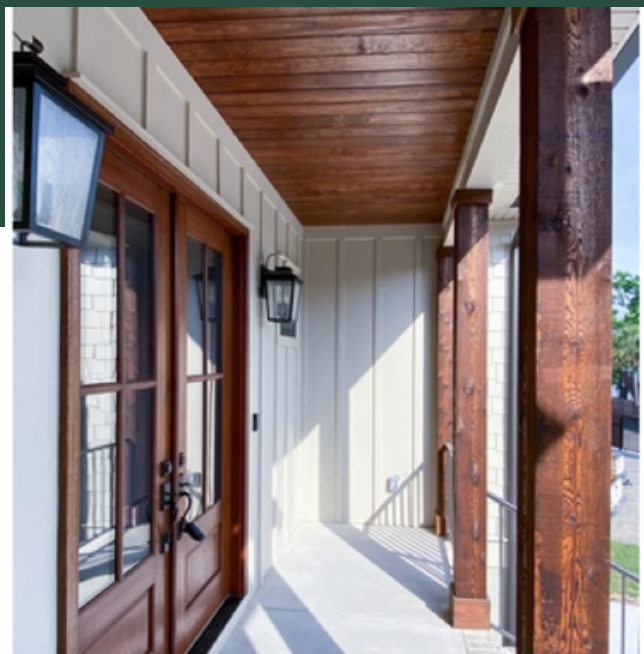

CUSTOM HOME FEATURED BY
GALLUP DESIGN BUILD

107 TIMBER TRAIL LOT 102
PROSPERITY, SC 29127

ESTIMATED COMPLETION

SPRING 2023

- ✓ 4 Bedrooms
- ✓ 4.5 baths
- ✓ 3,171 Sq ft

107 TIMBER TRAIL LOT 102

INTERIOR SELECTIONS