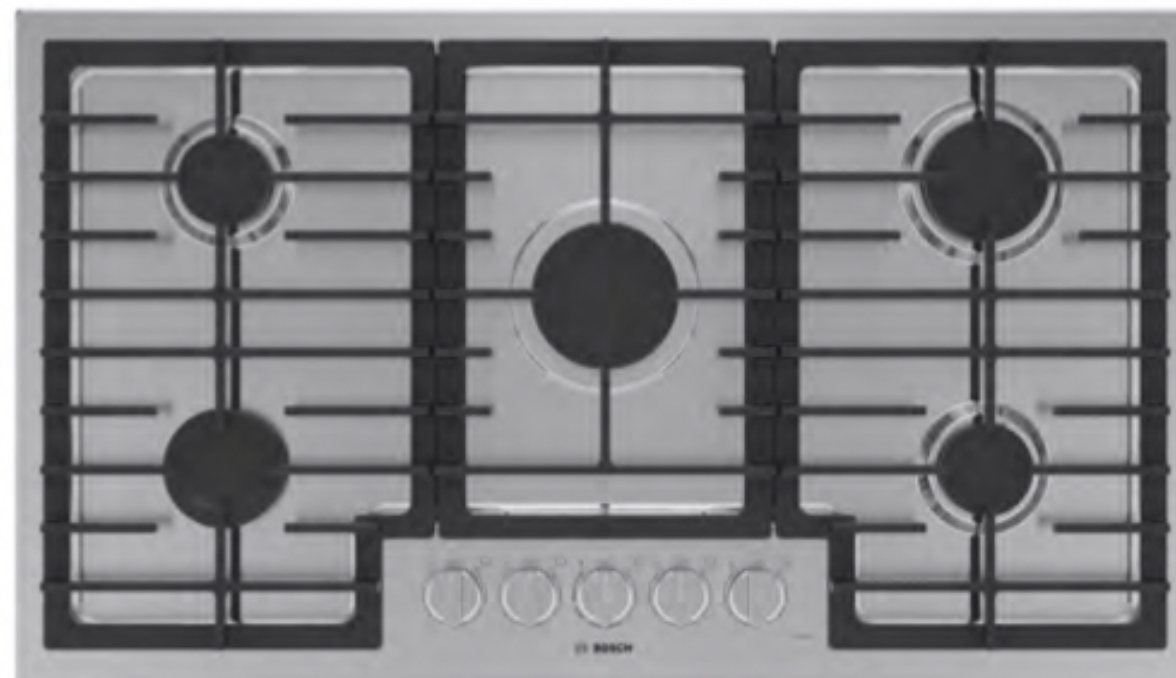

SECONDARY BATHROOMS

PRIMARY BATHROOM

EXTERIOR FIXTURES

EXTERIOR FANS

APPLIANCE PACKAGE

BOSCH SERIES

36" FRENCH DOOR 800 SERIES

36" COOKTOP

24" BOSCH DISHWASHER

30" SINGLE WALL OVEN WITH
MIRCOWAVE WALL OVEN

PLUMBING PACKAGE

POLISHED NICKEL PRIMARY BATH WITH
HANDHELD AND FREESTAND TUB

MATTE BLK LAUNDRY W/ 26" FARMSINK

HORIZONTAL SHIPLAP AROUND
PRIMARY TUB