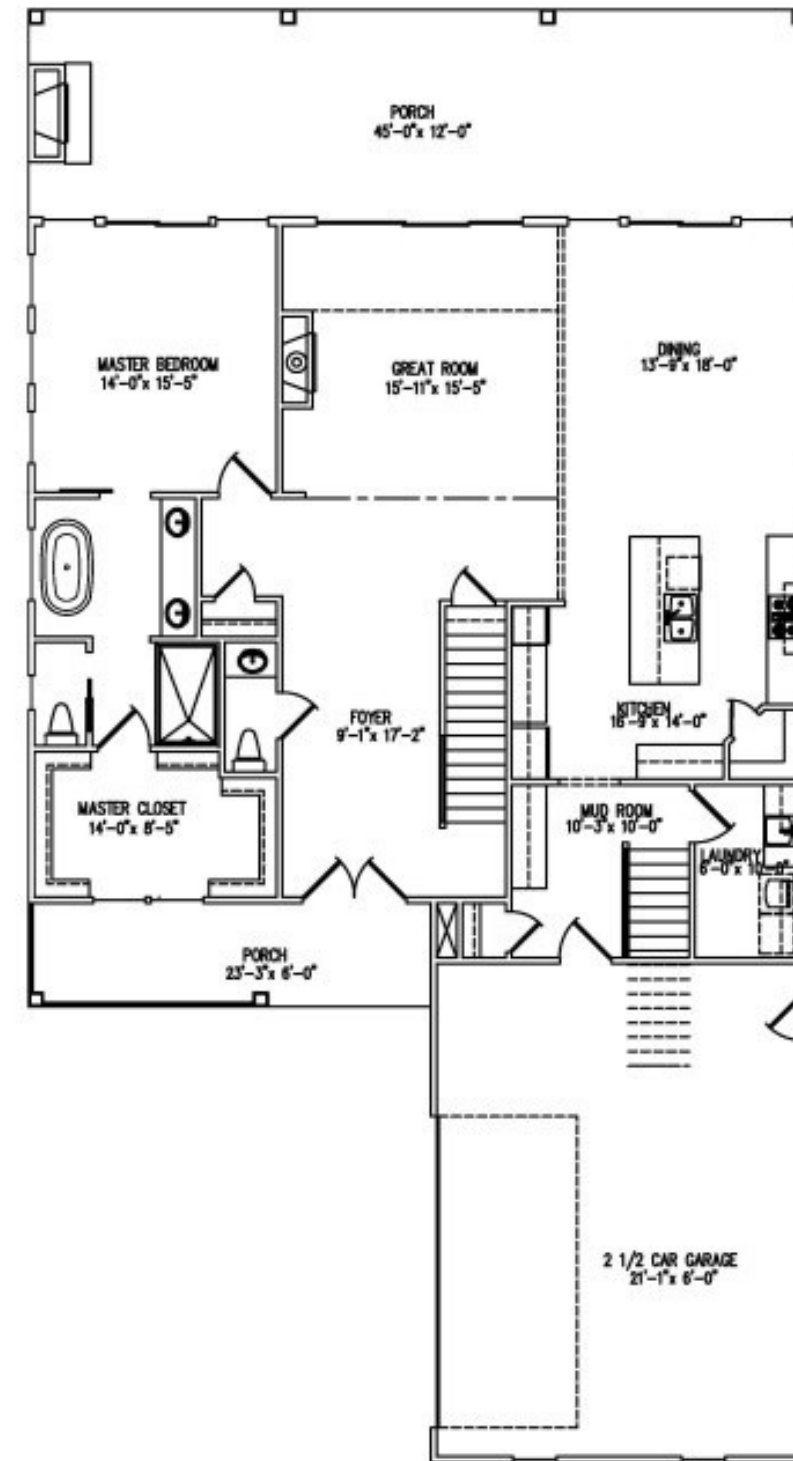

SECONDARY BATHROOMS

PRIMARY BATHROOM

EXTERIOR FIXTURES

EXTERIOR FANS

APPLIANCE PACKAGE

BOSCH SERIES

36" FRENCH DOOR 800 SERIES

36" COOKTOP

24" BOSCH DISHWASHER

30" SINGLE WALL OVEN WITH
MIRCOWAVE WALL OVEN

PLUMBING PACKAGE

POLISHED NICKEL PRIMARY BATH WITH
HANDHELD AND FREESTAND TUB

MATTE BLK LAUNDRY W/ 26" FARMSINK

HORIZONTAL SHIPLAP AROUND
PRIMARY TUB

BATH 2 3X12 VERTICAL STACK TUB WALLS
12X24 FLOOR

BATH 3 FLOOR 10" HEX
TUB WALLS 3X6 GRAY SUBWAY

FROG 12X24 FLOOR & 3X6 WHITE SUBWAY
TUB WALLS

UPPER FLOOR PLAN

www.gallupdesignbuild.com

3171 SQFT

MAIN FLOOR PLAN

www.gallupdesignbuild.com

3171 SQFT