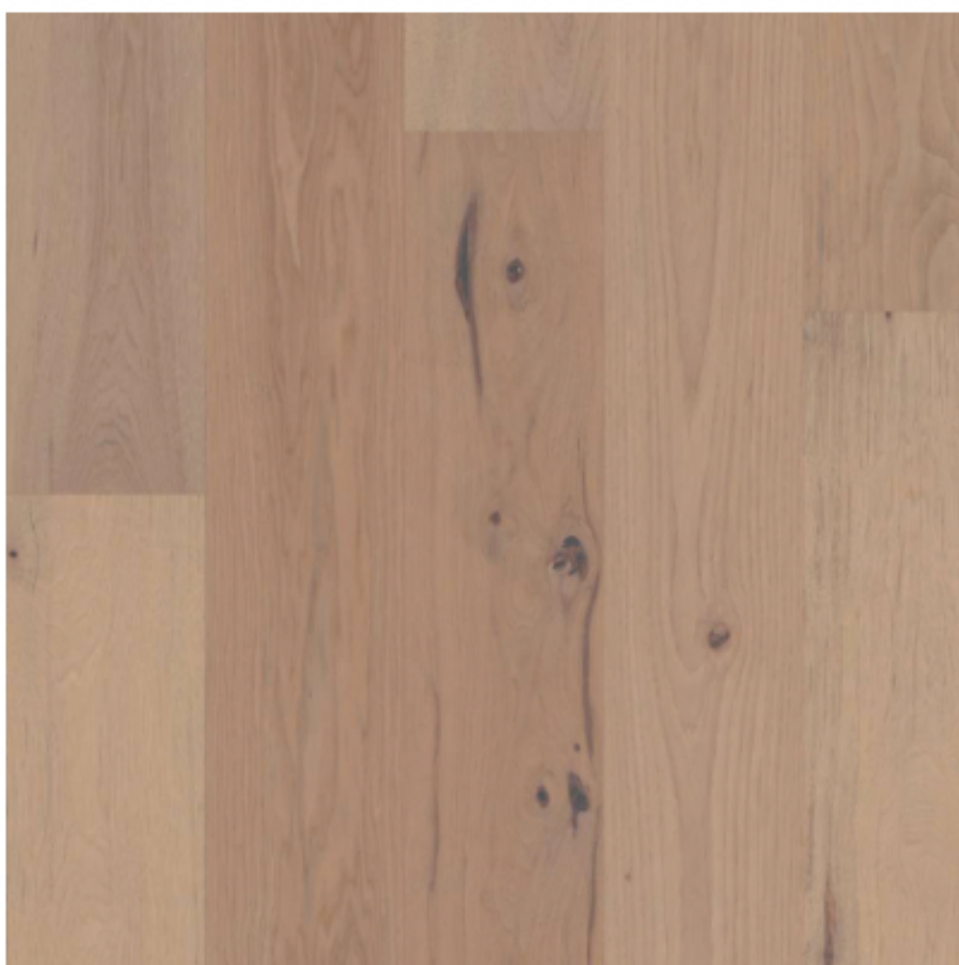

CARRARA QUARTZ COUNTERTOPS
3X12 SUBWAY BACKSPLASH

Polar