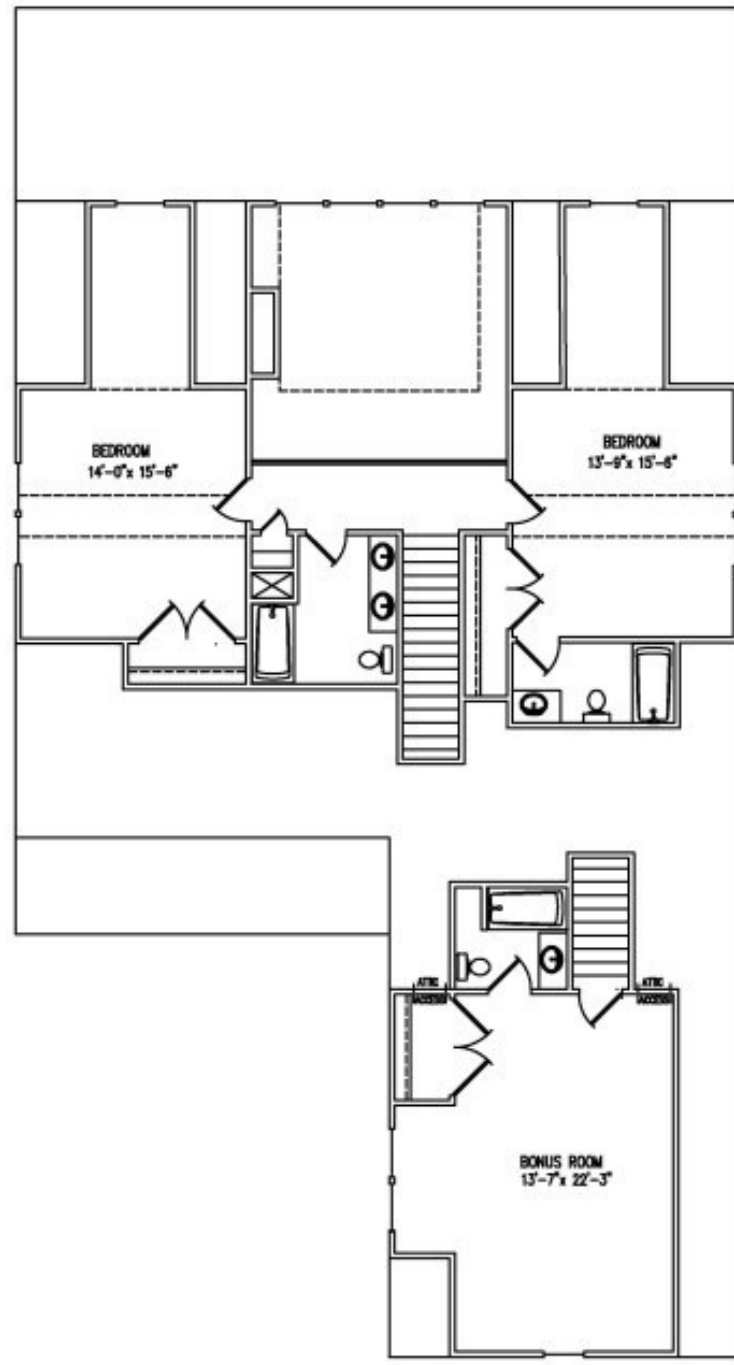

UPPER FLOOR PLAN

www.gallupdesignbuild.com

3171 SQFT