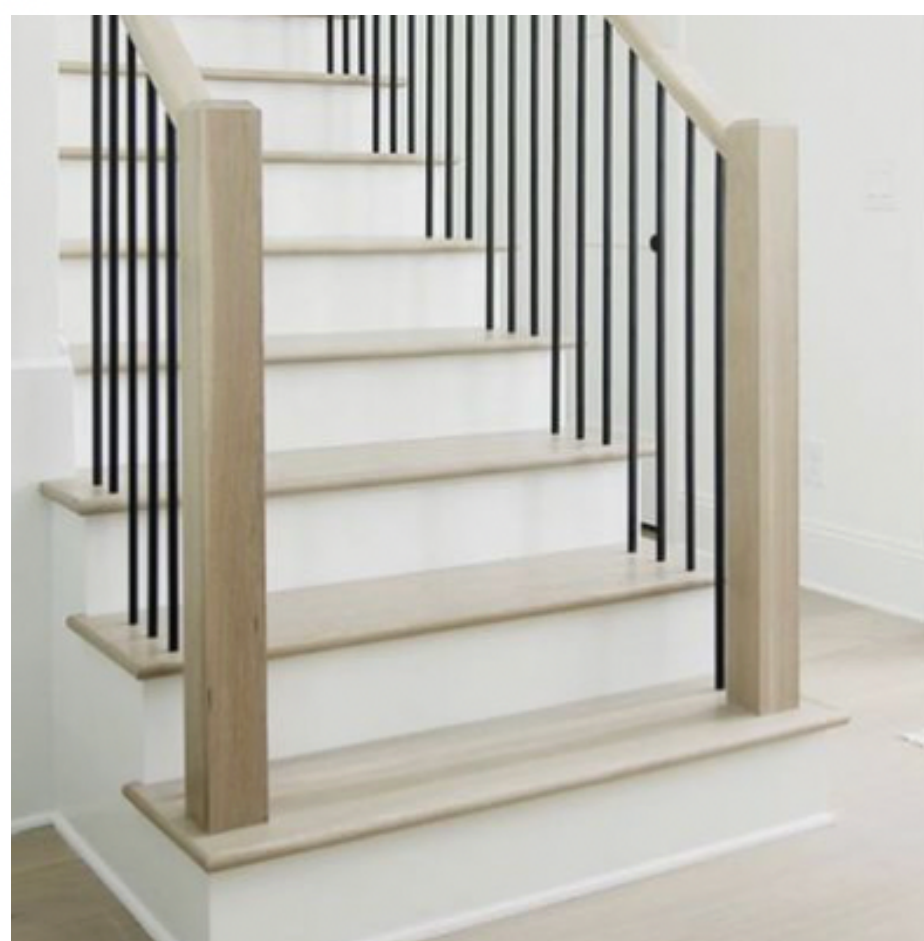

OAK STAIR PACKAGE STAINED TO COMPLIMENT FLOORS